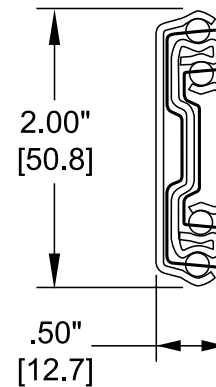

3300 Series

Medium-Duty Slide Options

The 3300 series offers five slide solutions with varying features suitable for storage drawers and trays in industrial workstations and machinery, medical equipment, electronic enclosures, and more.

Common Features

- **Load capacity** up to 150 lbs. per pair
- **1" over travel** for complete access
- **Side space** dimension .50"
- Clear zinc finish

3301 - Non-Disconnect

- **No disconnect**
- Available in even lengths 12"-28"

3306DO - Lock-In/Detent-Out + Disconnect

- **Hold-in detent**
- **Lock-in** secures pullouts for transit, while detent-out provides for safe and stable access.
- **Lever disconnect**
- Available in even lengths 12"-28"

3307 - Lock-Out + Latch Disconnect

- **Lock-out** holds pullouts in a stable position when extended
- **Latch disconnect**
- Available in even lengths 12"-30"

3308 - Lock-In/Lock-Out + Disconnect

- **Lock-in** secures pullouts for transit, while lock-out provides for safe and stable access.
- **Lever disconnect**
- Available in even lengths 12"-28"

3357 - Lever Disconnect

- **Lever disconnect**
- **Hold-in detent**
- Available in even lengths 12"-28"

Model 3301

Safe and stable access to machinery.

Authorized Distributor

Follow us:

Accuride

12311 Shoemaker Avenue
Santa Fe Springs, CA 90670

phone: 562.903.0200

fax: 562.903.0208

accuride.com

© 2020 Accuride International Inc.
SS_3300_Series_0820_R2_300_APH