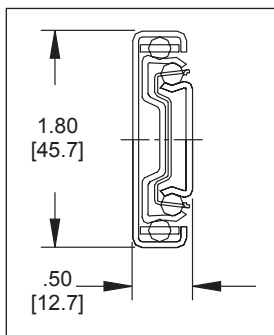

3800 SLIDE SERIES

The 3800 Series combines versatility with smooth, flawless movement. With a robust selection of options, the 3800 Series is perfect for medical, industrial, and mobile storage applications. The 3800 family includes new features designed to enhance movement and ease installation.

Enhanced Features & Benefits

- Enhanced fluid movement

Standard Features & Benefits

- Load Ratings up to 100 lbs.
- Lever disconnect
- Flexible mounting tabs to offset side space variations
- Choice of finish: Clear Zinc, Black Electroplate, & White Electrocoat

3832E Classic ★ ENHANCED

- Load rating up to 100 lbs.
- Full extension
- Hold-in detent prevents drawer roll-out and bounce-back
- Even lengths 6"–28"
- FP (Production) Packing for lengths 10"–28"

3832EC (Easy-Close)* ★ ENHANCED

- Load rating up to 100 lbs.
- Full extension
- Brings drawers to a gentle close
- Even lengths: 12"–28"

3832ESC (Self-Closing)* ★ ENHANCED

3832EHDSC (Heavy-Duty Self-Closing)* ★ ENHANCED

- Load rating up to 100 lbs.
- Full extension
- Closes drawers and keeps them closed
- Even lengths 12"–28"

Authorized Distributor