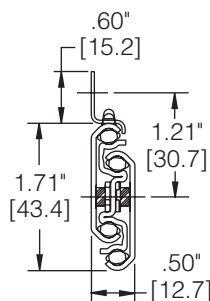

# **7432 Full Extension** **7434 1" Over Travel**

- 100 lb. Load Rating
- Progressive Movement
- Cam Drawer Adjust

**Accuride**<sup>®</sup>

# 7432 Full Extension 7434 1" Over Travel

Models 7432 and 7434 are patented Accuride designs that feature exceptionally smooth movement, and a user-friendly drawer disconnect. Load rated at 100 lbs. per pair, the low profile design of these slides make them suitable for use in shallow as well as deep drawer applications.

## Features and Benefits

- **Progressive movement** provides smooth, quiet movement.
- **Low profile design (2.35")** allows installation in shallow, average or deep drawers.
- **Cam Drawer Adjust** provides a total range of 1/8" vertical drawer adjustment.
- **Hold-in detent** to prevents drawer roll-out and bounce-back.
- **100 lb. load rating** accommodates a wide variety of applications.

## Availability

- **Two plating options** - electroplate clear zinc or black finish\*
- Even length increments 12" -28"

\* Minimum order quantities may apply.

**Authorized Distributor**