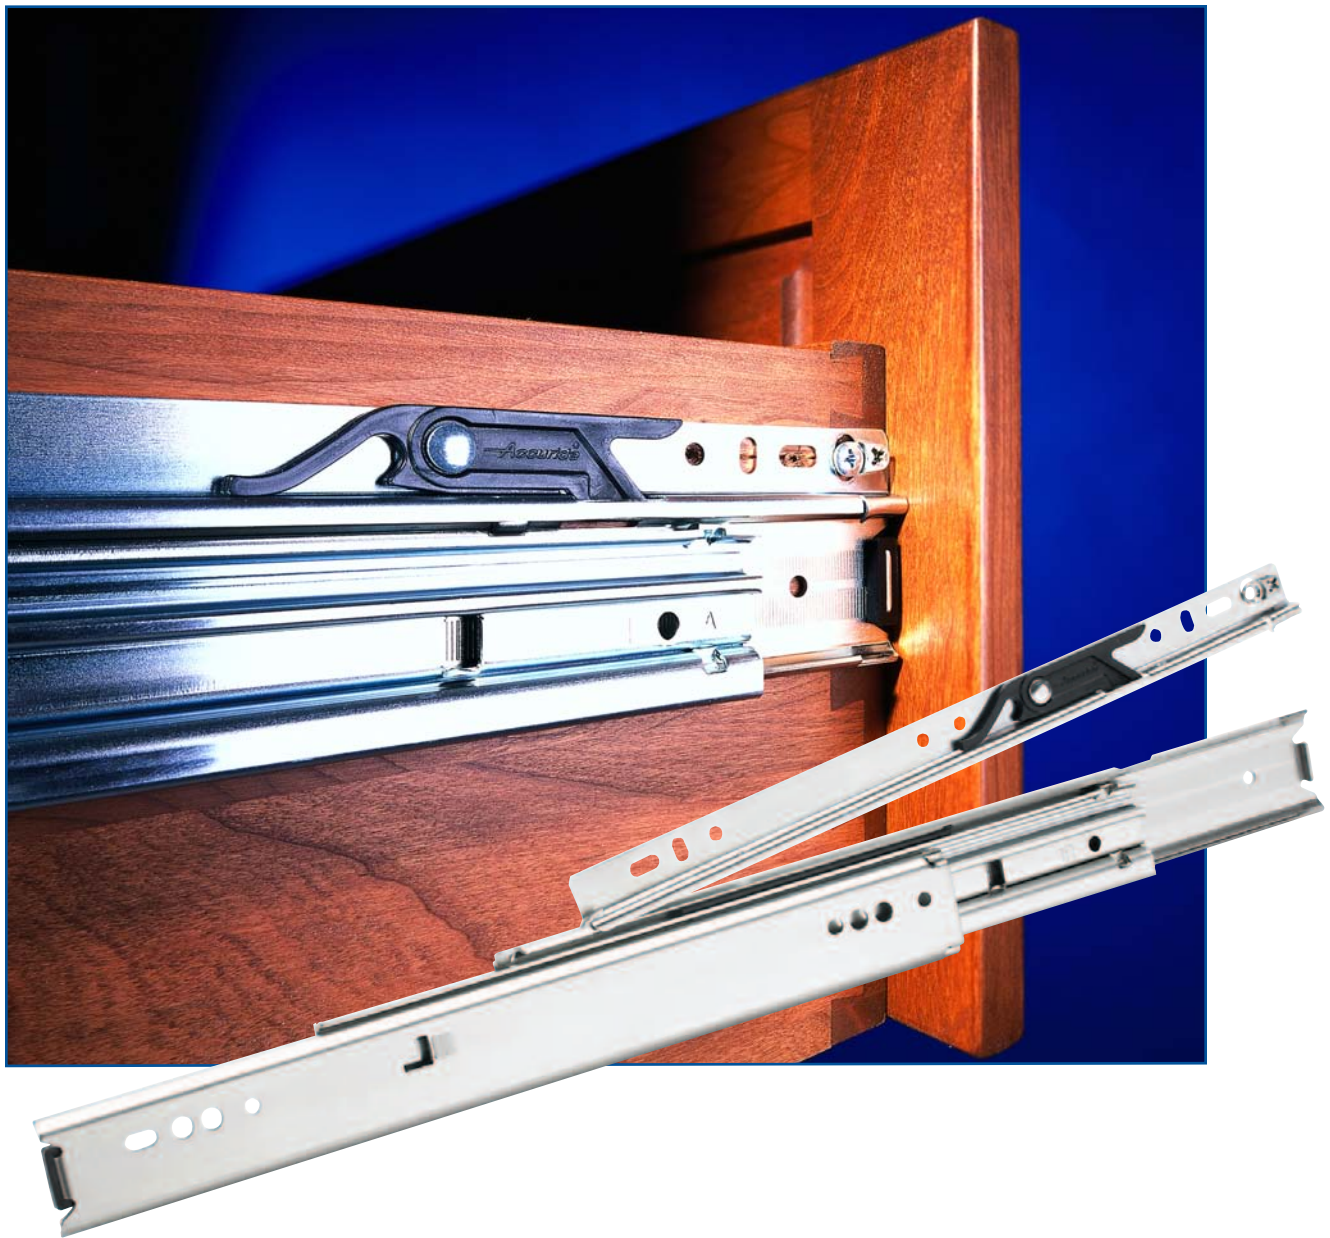

# **7432 Full Extension** **7434 1" Over Travel**

- 100 lb. Load Rating
- Progressive Movement
- Cam Drawer Adjust

**Accuride**<sup>®</sup>

# 7432 Full Extension 7434 1" Over Travel

Models 7432 and 7434 are patented Accuride designs that feature exceptionally smooth movement, and a user-friendly drawer disconnect. Load rated at 100 lbs. per pair, the low profile design of these slides make them suitable for use in shallow as well as deep drawer applications.

## Features and Benefits

- **Progressive movement** provides smooth, quiet movement.
- **Low profile design (2.35")** allows installation in shallow, average or deep drawers.
- **Cam Drawer Adjust** provides a total range of 1/8" vertical drawer adjustment.
- **Hold-in detent** to prevents drawer roll-out and bounce-back.
- **100 lb. load rating** accommodates a wide variety of applications.

## Installation

- **32mm and traditional hole pattern** add application flexibility.
- **Rail mounting system** provides easy drawer disconnect and smooth, consistent movement.